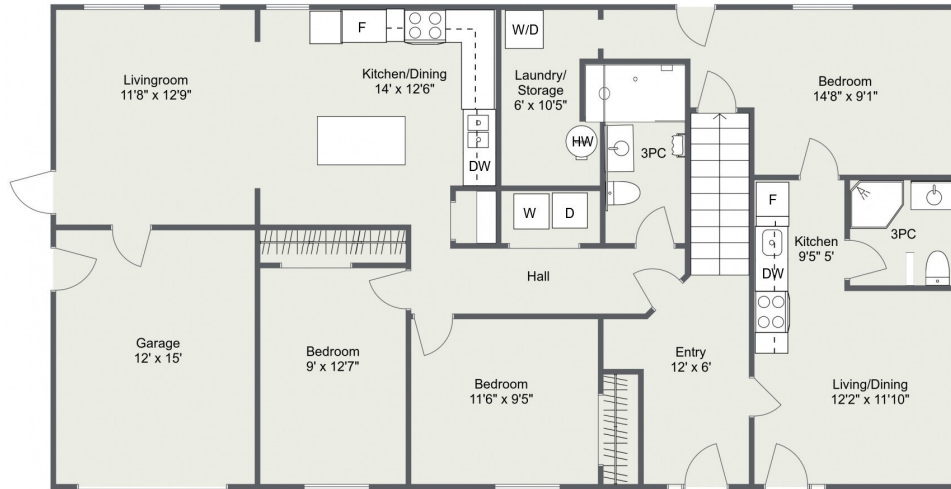

8313 Chalet Drive Lower Level

Upper Level

Upper Level	1366 sq ft
Lower Level	1430 sq ft
TOTAL	2796 sq ft
Garage	200 sq ft
Decks	545 sq ft
Loft	89 sq ft

* Dimensions, areas, & details are approximate, & should be considered illustrative only.