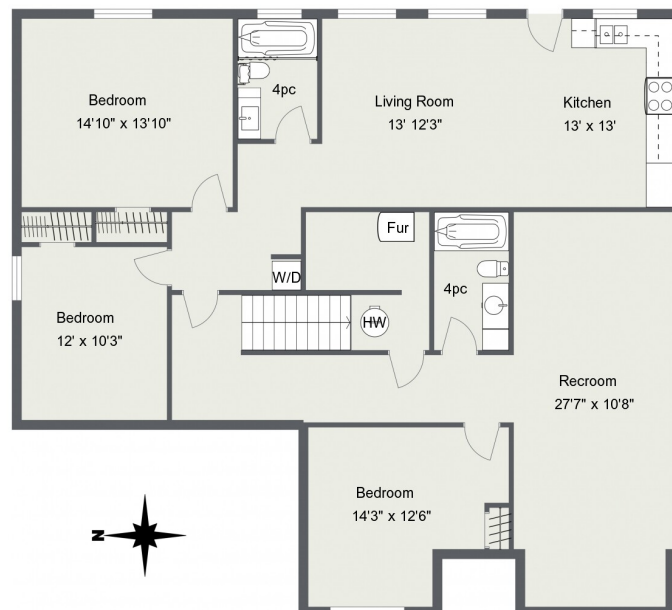

URListed by
Fred Pollock
250.739.0982
Frederick@URListed.ca
URListed.ca

2278 Kingsford Place Main Level

Main Level: 1731 sq. ft.
Lower Level: 1731 sq. ft.
Total: 3462 sq. ft.

Lower Level

* Dimensions, areas, & details are approximate, & should be considered illustrative only.