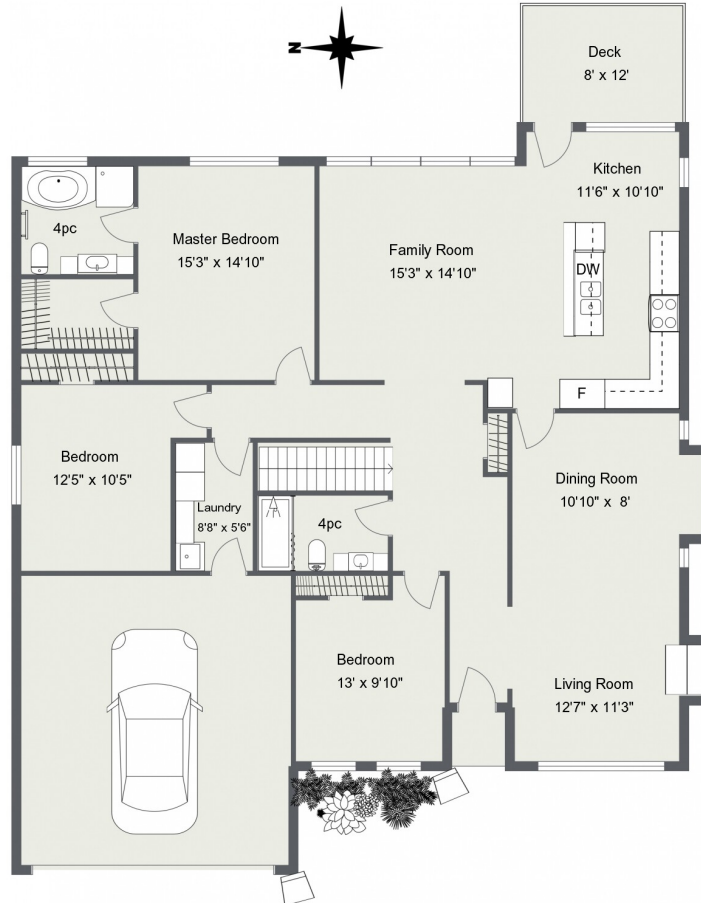

URListed by
Fred Pollock
250.739.0982
Frederick@URListed.ca
URListed.ca

2278 Kingsford Place Main Level

Main Level: 1731 sq. ft.
Lower Level: 1731 sq. ft.
Total: 3462 sq. ft.

Lower Level

* Dimensions, areas, & details are approximate, & should be considered illustrative only.