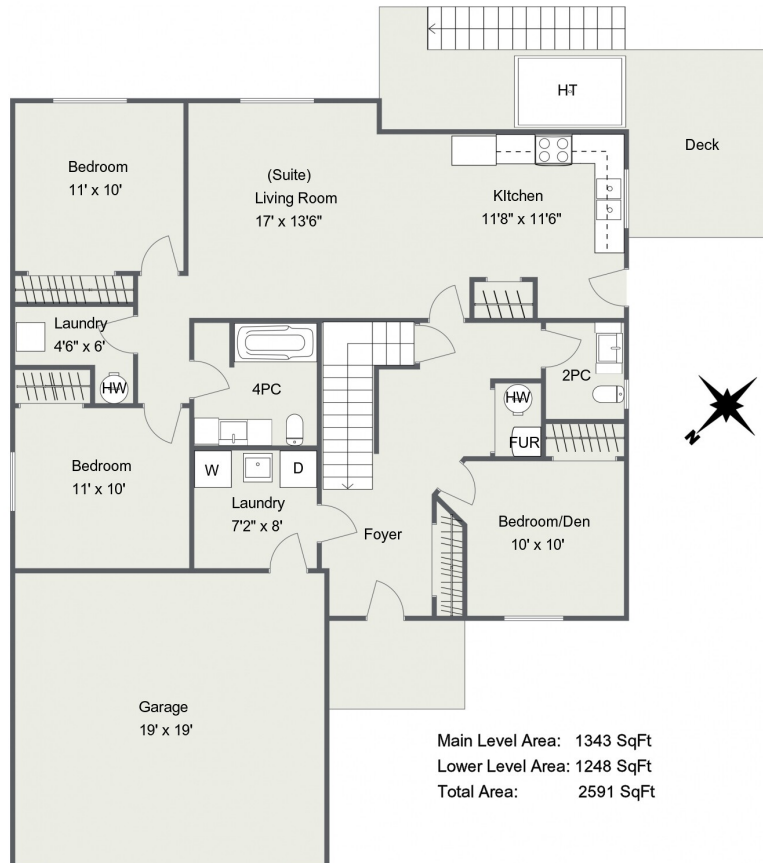

## 1600 Hosanna Way Main Floor

## Lower Level

Main Level Area: 1343 SqFt  
 Lower Level Area: 1248 SqFt  
 Total Area: 2591 SqFt

\* Dimensions, areas, & details are approximate, & should be considered illustrative only.